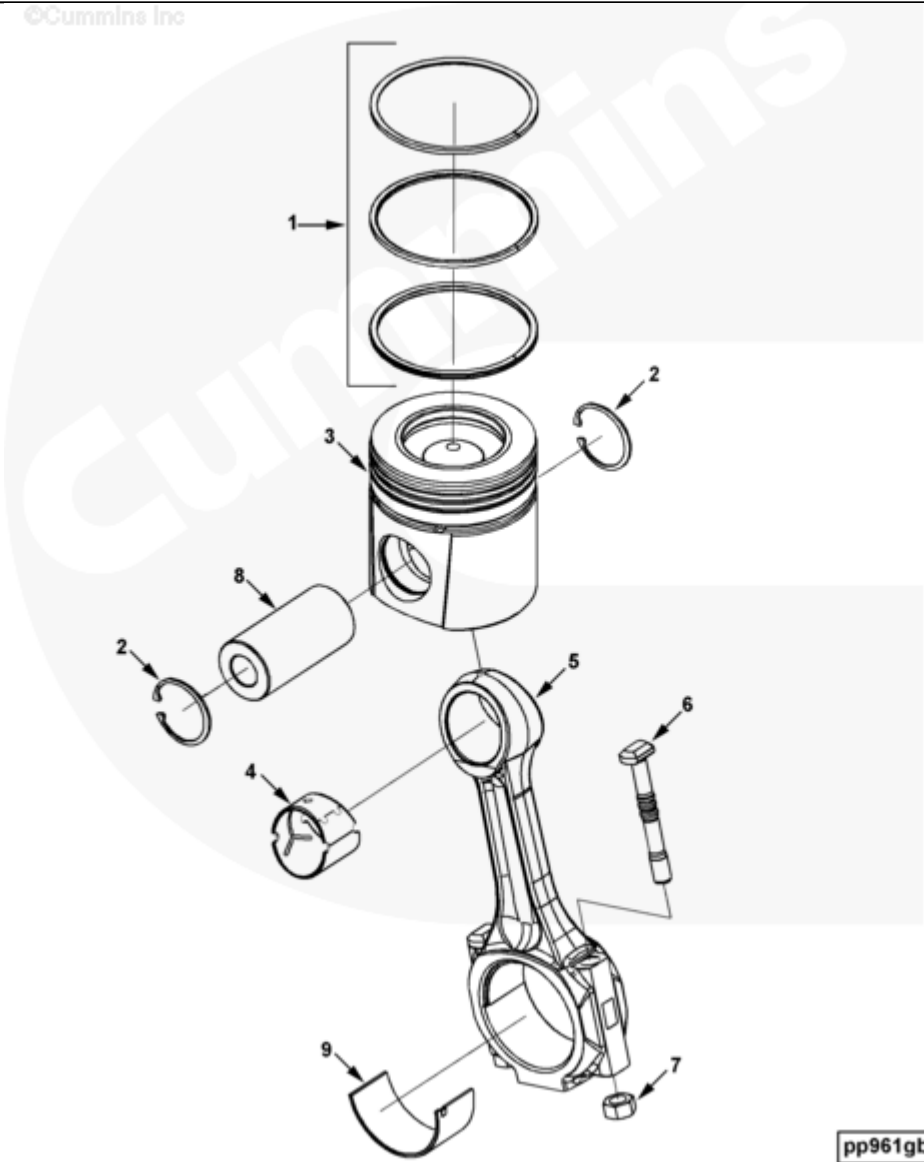

pp961gb

Cart	Ref No	Part Number	Part Description	Required	Remarks
View My Cart					
		PP40906-12	Connecting Rod		MR - PISTONS, CONN ROD &...(More)
					Technical Model Name:
					6CTA8.3-ME
					Engine Family: C Series
					CPL: 0906
					Certified By: IMO, IMO, EU,
					EPA
					Cylinders: 6
					Engine Aspiration: Sea Water
					Aftercooled
					Engine Control System: P11
					Engine Application: Marine
					Service Model: QSC
					ECM Version: CM850
<input type="checkbox"/>	1	4089933	Piston Ring Set	6	
		3921919	Oil Piston Ring	1	Sold In Higher Level Assy/Kit
		3928294	Compression Piston Ring	1	Sold In Higher Level Assy/Kit
<input type="checkbox"/>		3973242	Compression Piston Ring	1	Sold In Higher Level Assy/Kit
<input type="checkbox"/>	2	3920692	Retaining Ring	12	Ref TSB170022
	3	4943105	Engine Piston	6	
<input type="checkbox"/>		5266243	Engine Connecting Rod	6	
<input type="checkbox"/>	4	4944137	Bushing	1	
	5	5266242	Engine Connecting Rod	1	Sold In Higher Level Assy/Kit
<input type="checkbox"/>	6	3928870	Connecting Rod Bolt	2	
<input type="checkbox"/>	7	3934864	Connecting Rod Nut	2	
<input type="checkbox"/>	8	3950549	Piston Pin	6	
<input type="checkbox"/>	9	3950661	Connecting Rod Bearing	12	Standard